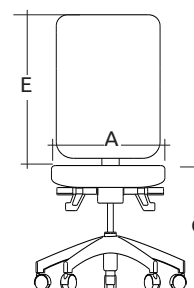

3450, 1re Rue
St-Hubert (Québec) J3Y 8Y5 Canada
T 450.926.1004 / 800.663.6794
F 450.926.0013

adi-artdesign.com

ADI
ART DESIGN INTERNATIONAL