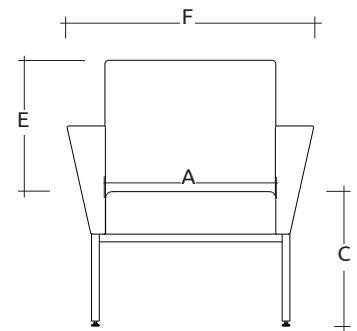

TECHNICAL SPECIFICATIONS

- 6 models offered in 2 heights structures, with the following configurations :
 - 1 to 3 seats with regular profile armchair
 - 1 to 3 seats with light profile armchair
- Seats and backrests made of plywood with high resilience polyurethane foam and upholstered using the Suspension technique
- Cylindrical, square or Y shaped 4-leg frames (except VU3R), available in many finishes (regular profile)
- Right-hand or left-hand writing tablet available in black laminate (other colors on request)
- Options include ground fasteners, connecting elements to connect chairs quickly and easily as well as connectivity module with power and USB outlets (regular profile)

VU1R
A : 22"
C : 18^{1/2}"
E : 18"
F : 31^{1/4}"

VU1S
A : 22"
C : 18^{1/2}"
E : 18"
F : 31^{1/4}"

VU2R
A : 44"
C : 18^{1/2}"
E : 18"
F : 53^{1/4}"

VU2S
A : 44"
C : 18^{1/2}"
E : 18"
F : 53^{1/4}"

VU3R
A : 66"
C : 18^{1/2}"
E : 18"
F : 75^{1/2}"