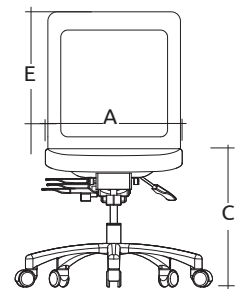

## TECHNICAL SPECIFICATIONS

- 8 models offered in 4 backrest heights, with the following configurations :
  - 4 ergonomic including 2 available in stool version with footring
  - 4 with four-leg with casters or cantilever frame
- Seat made of steel tubing with high resilience moulded foam and upholstered using the Suspension technique
- Backrest made of steel tubing covered with a knit available in 60 colors
- Black nylon resin or polished aluminum star base with casters equipped with a dust protector
- Side-chair frames made of round metal tubing (7/8" Ø, 14 gauge), finished with black sandex paint or polished chrome
- Options include 3 seat sizes, seat slider, removable lumbar support adjustable in height etc.
- 9 types of mechanisms with choice of gas lifts offering an extended range of seat height adjustment
- Wide choice of fixed and adjustable armrest models

**TA-L**  
A : 19<sup>1/2</sup>"  
C : 17<sup>1/2</sup>" - 22<sup>1/2</sup>"  
E : 19"

**TA-H**  
A : 19<sup>1/2</sup>"  
C : 17<sup>1/2</sup>" - 22<sup>1/2</sup>"  
E : 24"

**TA-D**  
A : 19<sup>1/2</sup>"  
C : 17<sup>1/2</sup>" - 22<sup>1/2</sup>"  
E : 26<sup>1/2</sup>"

**TA-E**  
A : 19<sup>1/2</sup>"  
C : 17<sup>1/2</sup>" - 22<sup>1/2</sup>"  
E : 33"

**TA-L-4**  
A : 19<sup>1/2</sup>"  
C : 18"  
E : 19"

**TA-L-6**  
A : 19<sup>1/2</sup>"  
C : 18"  
E : 19"

• Not shown above : Models TA-H-4, TA-H-6 with 24" backrest height