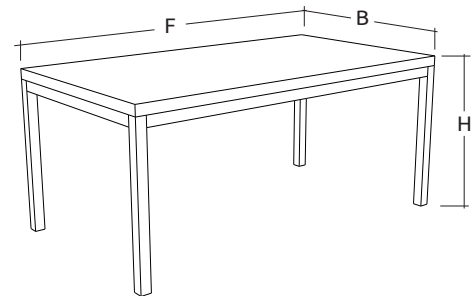

TECHNICAL SPECIFICATIONS

- 3 models offered with the following configurations :
  - 24" x 24" side table
  - 26" x 26" side table
  - 20" x 36" coffee table
- Frames made of round metal tubing (1" Ø, 16 gauge) available in many finishes
- Tops made of particle board or plywood (5/8") with choice of high pressure laminate finishes

TM242418 - C2418

B : 24"
F : 24"
H : 18"

TM262618 - C2618

B : 26"
F : 26"
H : 18"