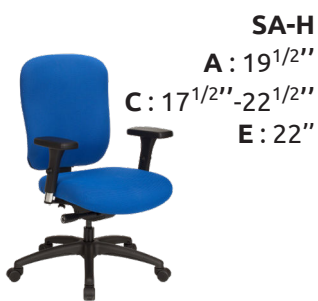

**THE ULTIMATE COMFORT**

- ERGONOMIC** ✓
- EXECUTIVE** ✓
- CONFERENCE ROOM** ✓
- MULTI-PURPOSE** ✓
- LOUNGE AND  
WAITING ROOM
- INTENSIVE USE** ✓
- BARIATRIC

## TECHNICAL SPECIFICATIONS

- 3 models offered in 3 backrest heights, with the following configurations :
  - 3 ergonomic including 1 available in stool version with footring
- Seat and backrest made of steel tubing with high resilience moulded and cut foam, upholstered using the Suspension technique
- Black nylon resin or polished aluminum star base with casters equipped with a dust protector
- Options include 3 seat sizes, seat slider, inflatable lumbar support, ratchet backrest, etc.
- 9 types of mechanisms with choice of gas lifts offering an extended range of seat height adjustment
- Wide choice of fixed and adjustable armrest models