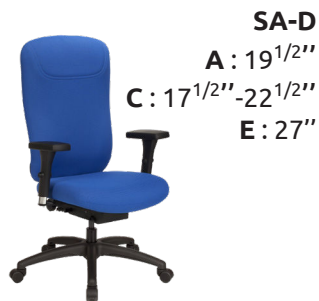

**THE ULTIMATE COMFORT**

- ERGONOMIC** ✓
- EXECUTIVE** ✓
- CONFERENCE ROOM** ✓
- MULTI-PURPOSE** ✓
- LOUNGE AND  
WAITING ROOM
- INTENSIVE USE** ✓
- BARIATRIC

## TECHNICAL SPECIFICATIONS

- 3 models offered in 3 backrest heights, with the following configurations :
  - 3 ergonomic including 1 available in stool version with footring
- Seat and backrest made of steel tubing with high resilience moulded and cut foam, upholstered using the Suspension technique
- Black nylon resin or polished aluminum star base with casters equipped with a dust protector
- Options include 3 seat sizes, seat slider, inflatable lumbar support, ratchet backrest, etc.
- 9 types of mechanisms with choice of gas lifts offering an extended range of seat height adjustment
- Wide choice of fixed and adjustable armrest models