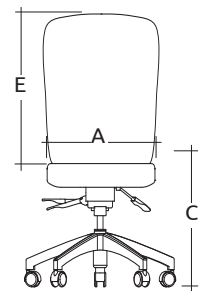

## TECHNICAL SPECIFICATIONS

- 3 models offered in 3 backrest heights, with the following configurations :
  - 3 ergonomic including 1 available in stool version with footring
- Seat and backrest made of steel tubing with high resilience moulded and cut foam, upholstered using the Suspension technique
- Black nylon resin or polished aluminum star base with casters equipped with a dust protector
- Options include 3 seat sizes, seat slider, inflatable lumbar support, ratchet backrest, etc.
- 9 types of mechanisms with choice of gas lifts offering an extended range of seat height adjustment
- Wide choice of fixed and adjustable armrest models