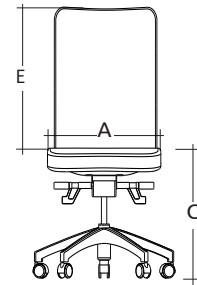

3450, 1re Rue
St-Hubert (Québec) J3Y 8Y5 Canada
T 450.926.1004 / 800.663.6794
F 450.926.0013

adi-artdesign.com

ADI
ART DESIGN INTERNATIONAL