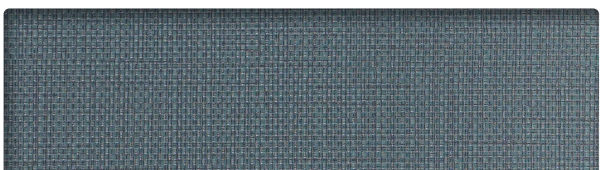

Grade D
BEELINE EPU

TIDAL
BE5664

CANVAS
BE5510

SUNDANCE
BE5653

OAT
BE2878

ORIOLE
BE5598

VALLEY
BE2900

AUTUMN
BE2823

NIMBUS
BE5587

PARADE
BE5609

GEYSER
BE5576

PORTOBELLO
BE5620

LAKE
BE2856

FORGE
BE5554

INFORMATION TECHNIQUE

Patron - Largeur	Composition	Endos	Abrasion (D.F.)	Résistance à la lumière	Code de nettoyage
BEELINE EPU - 54" 	100 % polyuréthane EPU	Polyester	900 000	200 Heures Classe 4	WS Eau de Javel (4:1)

TECHNICAL INFORMATION

Width - Pattern	Content	Backing	Abrasion (D.F.)	Lightfastness	Cleaning Code
BEELINE EPU - 54" 	100 % EPU Polyurethane	Polyester	900,000	200 Hours Class 4	WS Bleach Cleanable (4:1)