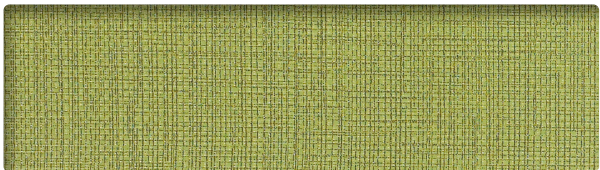

Grade D
BEELINE EPU

TIDAL
BE5664

CANVAS
BE5510

SUNDANCE
BE5653

OAT
BE2878

ORIOLE
BE5598

VALLEY
BE2900

AUTUMN
BE2823

NIMBUS
BE5587

PARADE
BE5609

GEYSER
BE5576

PORTOBELLO
BE5620

LAKE
BE2856

FORGE
BE5554

INFORMATION TECHNIQUE

Patron - Largeur	Composition	Endos	Abrasion (D.F.)	Résistance à la lumière	Code de nettoyage
BEELINE EPU - 54" 	100 % polyuréthane EPU	Polyester	900 000	200 Heures Classe 4	WS Eau de Javel (4:1)

TECHNICAL INFORMATION

Width - Pattern	Content	Backing	Abrasion (D.F.)	Lightfastness	Cleaning Code
BEELINE EPU - 54" 	100 % EPU Polyurethane	Polyester	900,000	200 Hours Class 4	WS Bleach Cleanable (4:1)