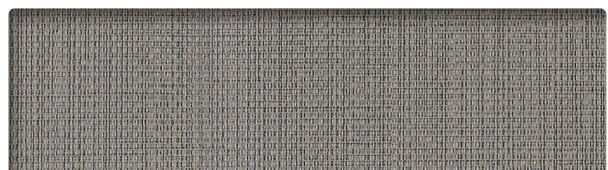

Grade D
BEELINE EPU

TIDAL
BE5664

CANVAS
BE5510

SUNDANCE
BE5653

OAT
BE2878

ORIOLE
BE5598

VALLEY
BE2900

AUTUMN
BE2823

NIMBUS
BE5587

PARADE
BE5609

GEYSER
BE5576

PORTOBELLO
BE5620

LAKE
BE2856

FORGE
BE5554

INFORMATION TECHNIQUE

Patron - Largeur	Composition	Endos	Abrasion (D.F.)	Résistance à la lumière	Code de nettoyage
BEELINE EPU - 54" 	100 % polyuréthane EPU	Polyester	900 000	200 Heures Classe 4	WS Eau de Javel (4:1)

TECHNICAL INFORMATION

Width - Pattern	Content	Backing	Abrasion (D.F.)	Lightfastness	Cleaning Code
BEELINE EPU - 54" 	100 % EPU Polyurethane	Polyester	900,000	200 Hours Class 4	WS Bleach Cleanable (4:1)