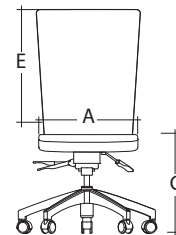

FOR EVERYONE

- ERGONOMIC** ✓
- EXECUTIVE** ✓
- CONFERENCE ROOM** ✓
- MULTI-PURPOSE** ✓
- LOUNGE AND
WAITING ROOM
- INTENSIVE USE
- BARIATRIC

TECHNICAL SPECIFICATIONS

- 8 models offered in 2 backrest heights, with the following configurations :
 - 4 ergonomic including 2 available in stool version with footring
 - 4 with four-leg with casters or cantilever frame
- Seat made of steel tubing with high resilience moulded foam and upholstered using the Suspension technique
- All backrests are made of black polypropylene available in 2 versions :
 - Plain mesh with choice of 3 "FIRM" type colors and 9 "SOFT" type colors
 - Combination of fabric and reinforcing mesh
- Black nylon resin or polished aluminum star base with casters equipped with a dust protector
- Side-chair frames made of round metal tubing (7/8" Ø, 14 gauge), finished with black sandex paint or polished chrome
- Options include 3 seat sizes, seat slider, adjustable lumbar support, ratchet backrest, etc.
- 4 types of mechanisms with choice of gas lifts offering an extended range of seat height adjustment
- Wide choice of fixed and adjustable armrest models
- Frame available in 16 metal finishes (BRH4, BRH6, BUH4, BHU6)

BRH
A : 19"
C : 17"- 22"
E : 25"

BRE
A : 19"
C : 17"- 22"
E : 25"

BUH
A : 19"
C : 17"- 22"
E : 25"

BUE
A : 19"
C : 17"- 22"
E : 25"

BRH4
A : 19"
C : 18"
E : 25"

BRH6
A : 19"
C : 18"
E : 25"

- Not shown above : Models BU-H-4, BU-H-6 with mesh backrest covered with fabric