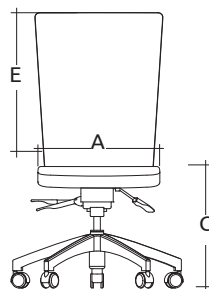

## TECHNICAL SPECIFICATIONS

- 8 models offered in 2 backrest heights, with the following configurations :
  - 4 ergonomic including 2 available in stool version with footring
  - 4 with four-leg with casters or cantilever frame
- Seat made of steel tubing with high resilience moulded foam and upholstered using the Suspension technique
- All backrests are made of black polypropylene available in 2 versions :
  - Plain mesh with choice of 3 "FIRM" type colors and 9 "SOFT" type colors
  - Combination of fabric and reinforcing mesh
- Black nylon resin or polished aluminum star base with casters equipped with a dust protector
- Side-chair frames made of round metal tubing (7/8" Ø, 14 gauge), finished with black sandex paint or polished chrome
- Options include 3 seat sizes, seat slider, adjustable lumbar support, ratchet backrest, etc.
- 4 types of mechanisms with choice of gas lifts offering an extended range of seat height adjustment
- Wide choice of fixed and adjustable armrest models

**BR-H**  
A : 19"  
C : 17"- 22"  
E : 25"

**BR-E**  
A : 19"  
C : 17"- 22"  
E : 25"