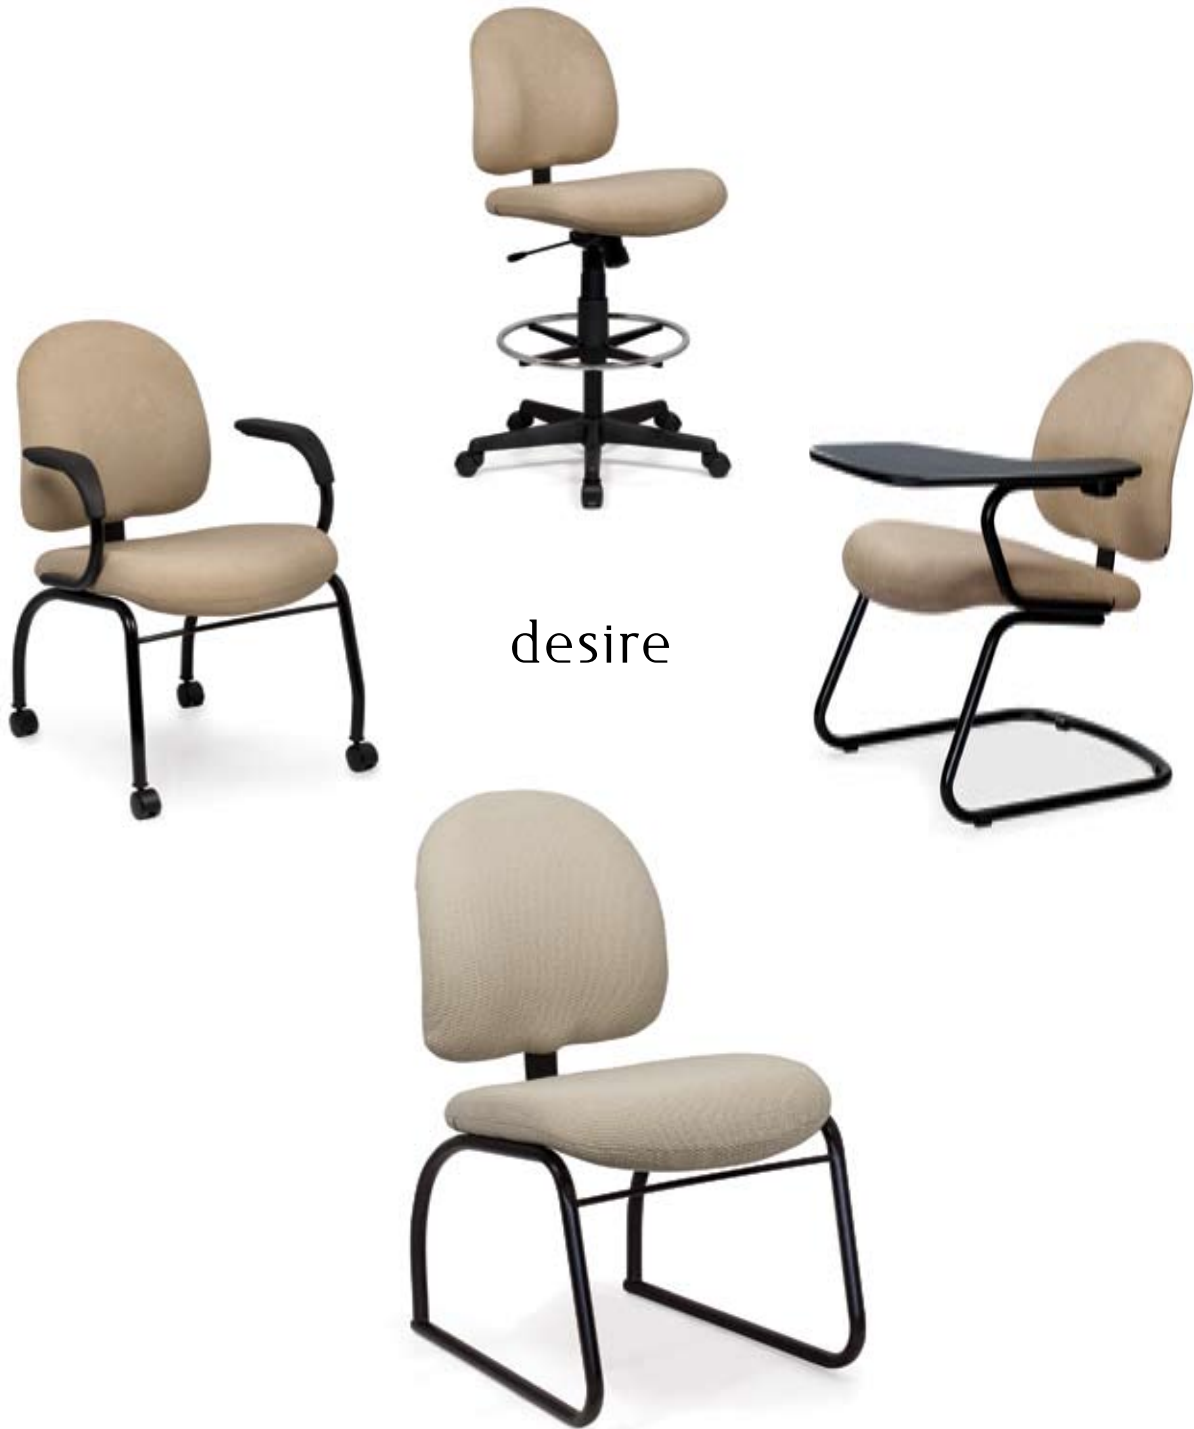

ADI

desire

Creators of the suspension system...

Think about it. Your office chair is where you spend the most important part of your work day. With Desire, we offer you an opportunity to spend it in a highly comfortable, fully ergonomic chair. Its patented suspension system, combined with a cozy, inviting design featuring enveloping lines that support and coddle your body, will leave you strain-free and tension-free all day long.

desire

DESIRE MONO

The monoshell version is an ideal seating choice for conference or executive settings. Its pure, voluptuously contoured design supports the natural curve of your back perfectly. DESIRE MONO: a chair that transcends comfort and well-being.